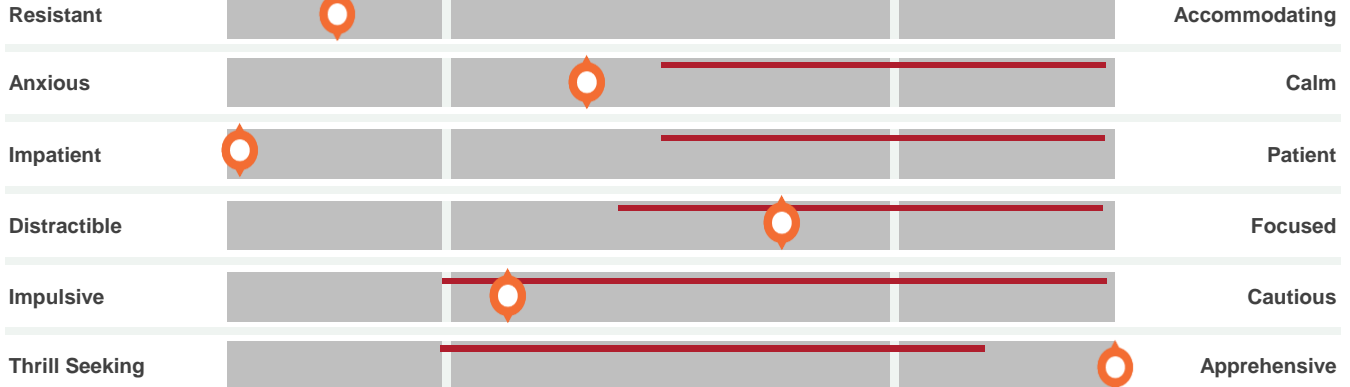

Position Fit Summary

15

Security Guard

— Security Guard - Ideal Score Range

Primary Traits:

SQ/DSQ RESULTS

These are the most extreme scores from the personality profile below.

Primary Traits:

WPP RESULTS

These are the most extreme scores from the personality profile below.

Primary Traits:

WVA RESULTS

These are the most extreme scores from the personality profile below.