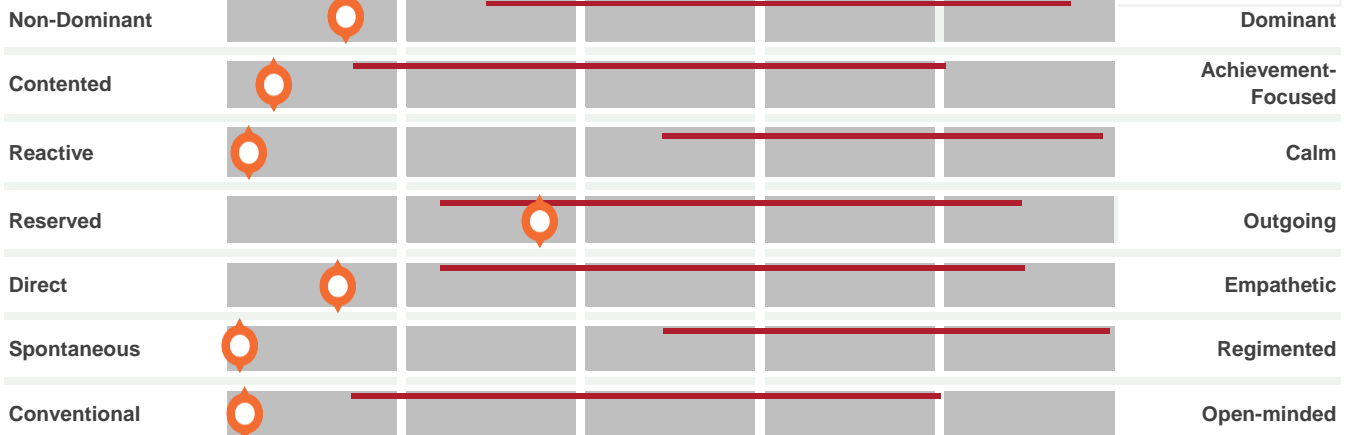

Position Fit Summary

15

Security Guard

— Security Guard - Ideal Score Range

Primary Traits:

SQ/DSQ RESULTS

These are the most extreme scores from the personality profile below.

Primary Traits:

WPP RESULTS

These are the most extreme scores from the personality profile below.

Primary Traits:

WVA RESULTS

These are the most extreme scores from the personality profile below.