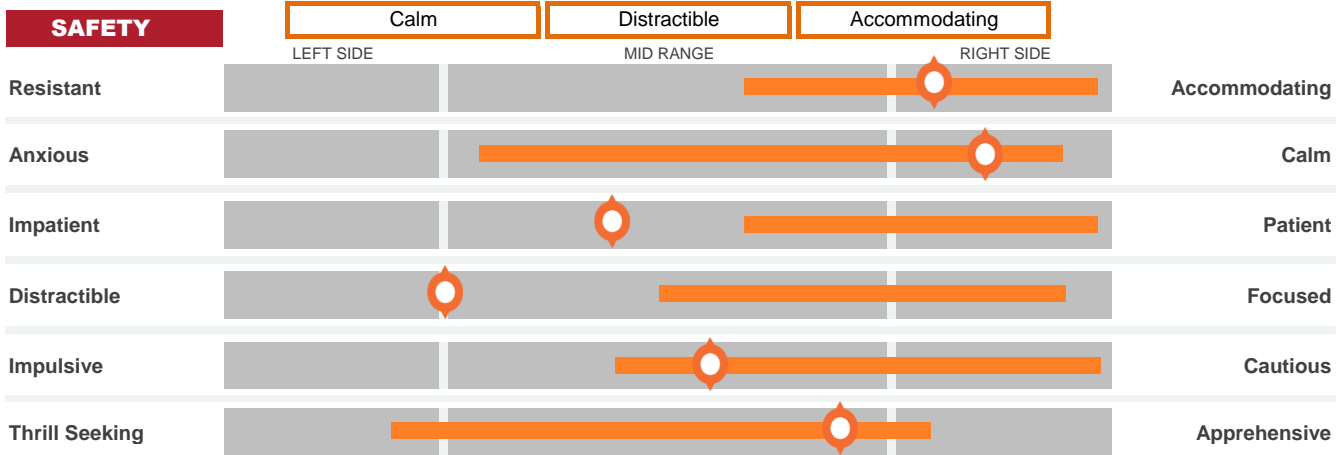

Overall Fit Score for: **BUS OPERATOR**

74

- Green indicates a good fit
- Yellow indicates a possible fit
- Red indicates a low fit

Disclaimer: Results should always be considered in the context of all available information about a person; do not use this as the sole factor for making employment-related decisions.