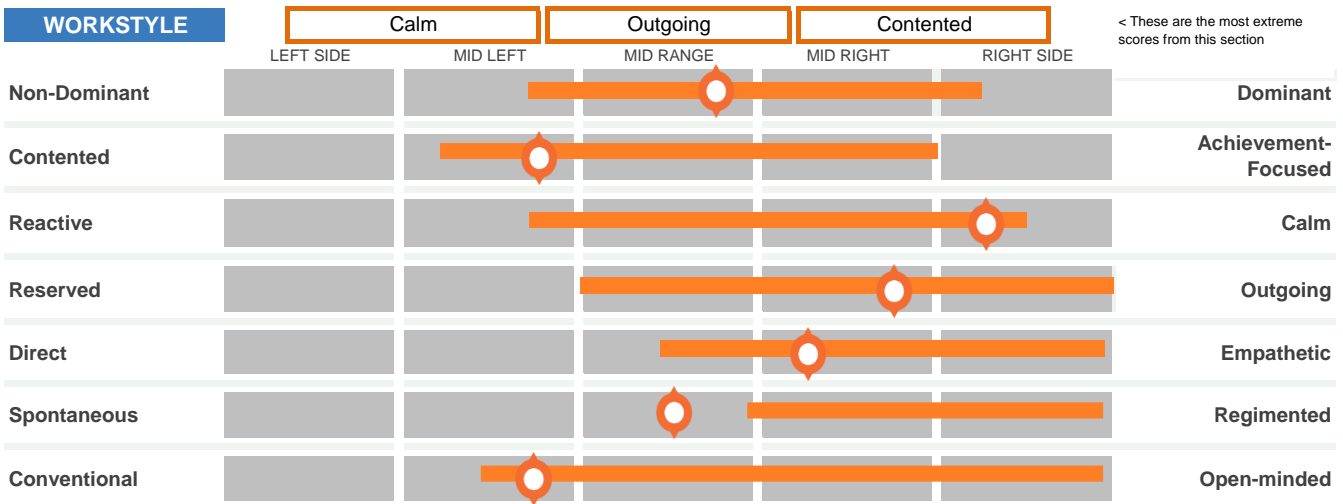

Overall Fit Score for: **BUS OPERATOR**

74

- Green indicates a good fit
- Yellow indicates a possible fit
- Red indicates a low fit

Disclaimer: Results should always be considered in the context of all available information about a person; do not use this as the sole factor for making employment-related decisions.