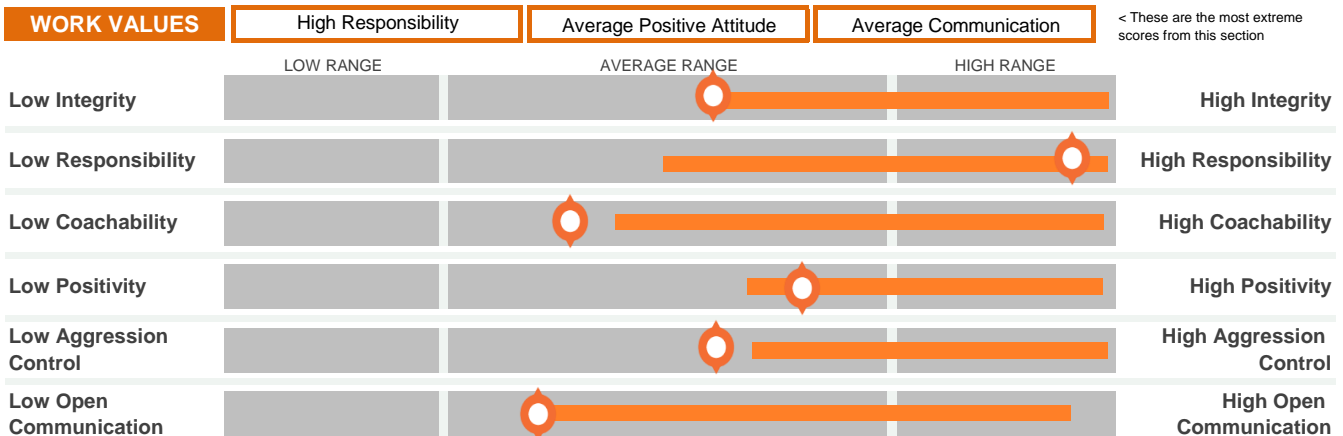

Overall Fit Score for: **BUS OPERATOR**

74

- Green indicates a good fit
- Yellow indicates a possible fit
- Red indicates a low fit

Disclaimer: Results should always be considered in the context of all available information about a person; do not use this as the sole factor for making employment-related decisions.