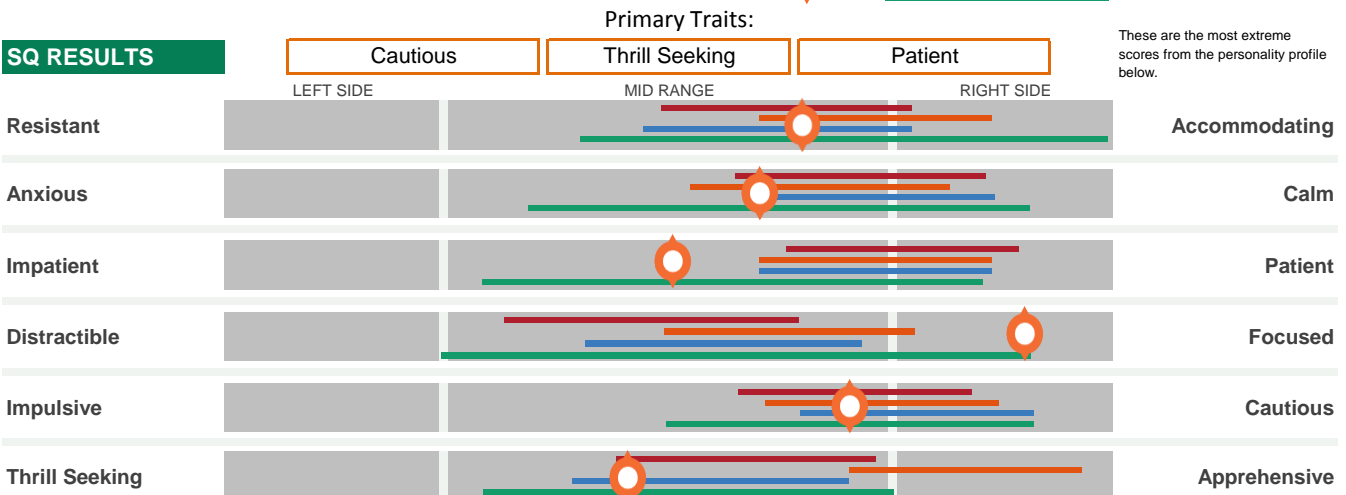

• Note the dimensions that require further insight or coaching then access the detailed results report at reports.talentclick.com

Overall Position Fit Scores:

WPP RESULTS

WVA RESULTS

SQ RESULTS

Disclaimer: Results should always be considered in the context of all available information about a person; do not use this as the sole factor for making employment-related decisions.