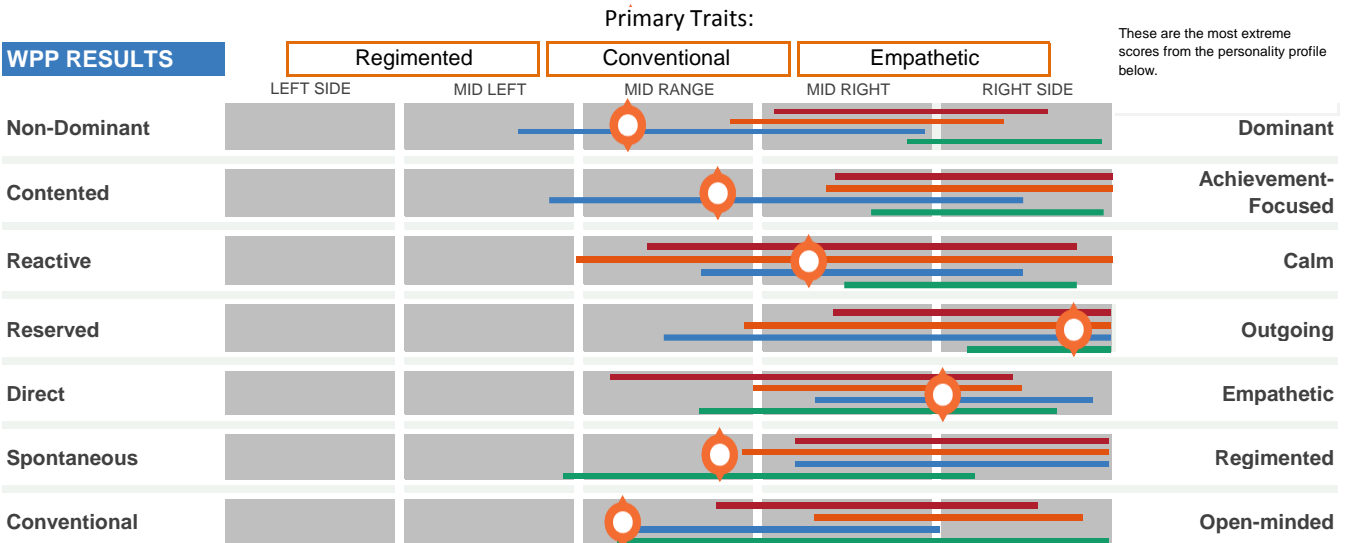

• Note the dimensions that require further insight or coaching then access the detailed results report at reports.talentclick.com

Overall Position Fit Scores:

WPP RESULTS

WVA RESULTS

SQ RESULTS

Disclaimer: Results should always be considered in the context of all available information about a person; do not use this as the sole factor for making employment-related decisions.