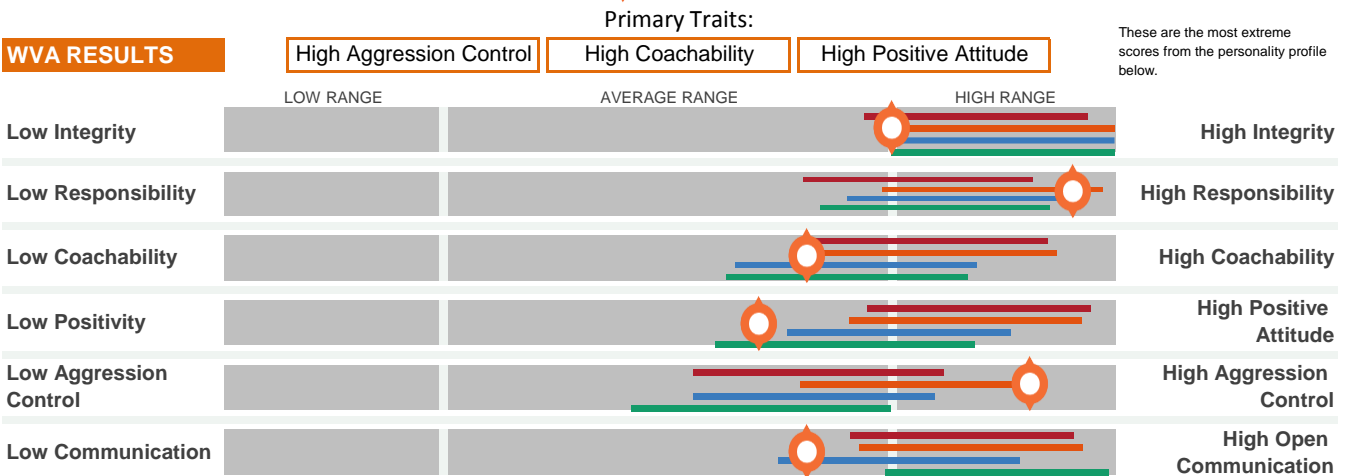

• Note the dimensions that require further insight or coaching then access the detailed results report at reports.talentclick.com

Overall Position Fit Scores:

WPP RESULTS

WVA RESULTS

SQ RESULTS

Disclaimer: Results should always be considered in the context of all available information about a person; do not use this as the sole factor for making employment-related decisions.