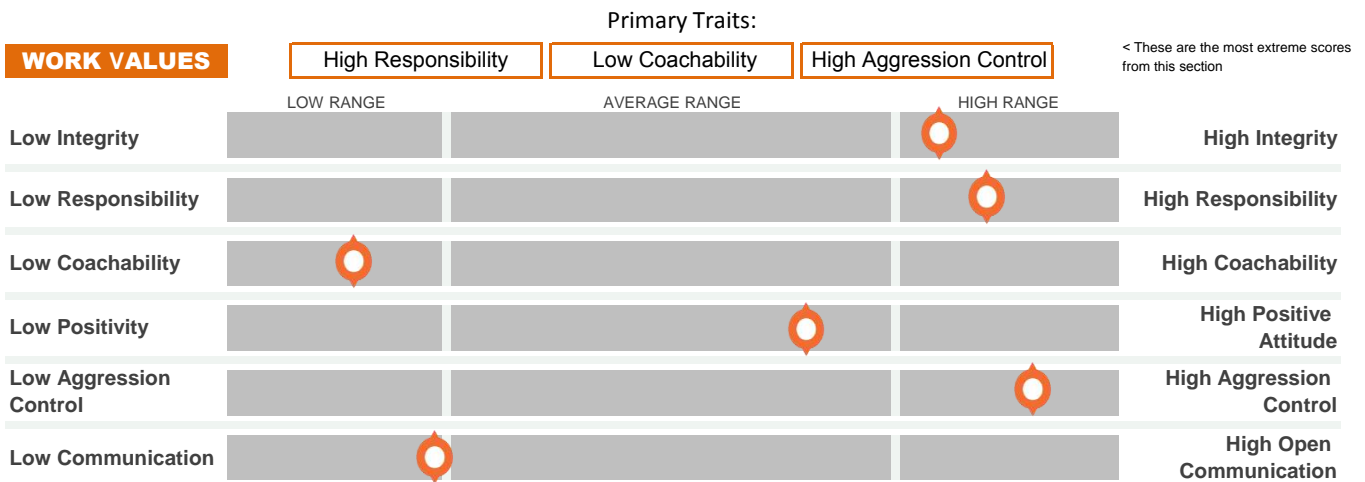

- This is a free summary report. Detailed reports with personalized interview questions, coaching and management tips can be purchased as an upgrade.
- Participant Email - ksample@mail.com

Marker:
Represents this person's results. The average results of working adults is at the mid point of each dimension.

Disclaimer:
We cannot predict the occurrence of specific incidents, but only the probability that people will engage in behaviors that increase the likelihood of incidents. These assessment results should always be considered in the context of all available information about a person; do not use this as the sole factor for making employment-related decisions.