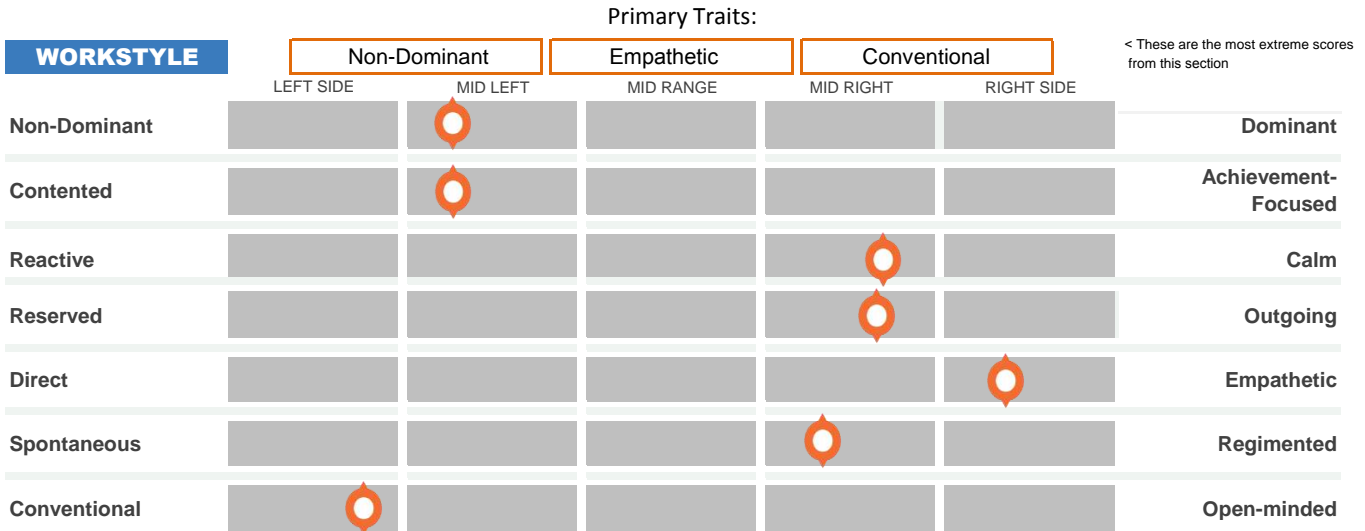

- This is a free summary report. Detailed reports with personalized interview questions, coaching and management tips can be purchased as an upgrade.
- Participant Email - ksample@mail.com

Marker:
Represents this person's results. The average results of working adults is at the mid point of each dimension.