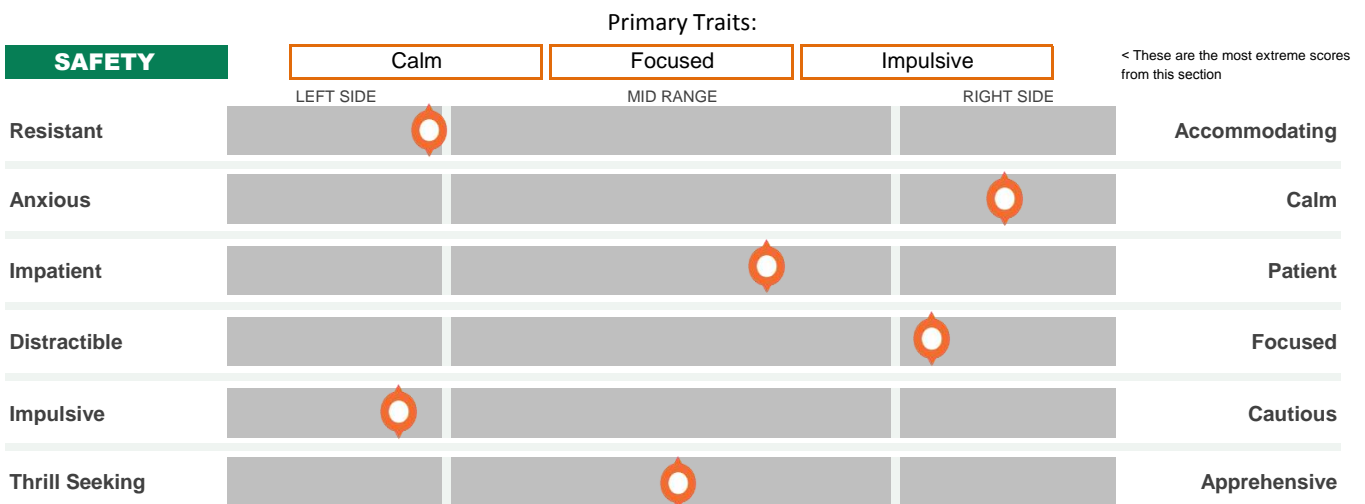

- This is a free summary report. Detailed reports with personalized interview questions, coaching and management tips can be purchased as an upgrade.
- Participant Email - ksample@mail.com

Marker:
Represents this person's results. The average results of working adults is at the mid point of each dimension.